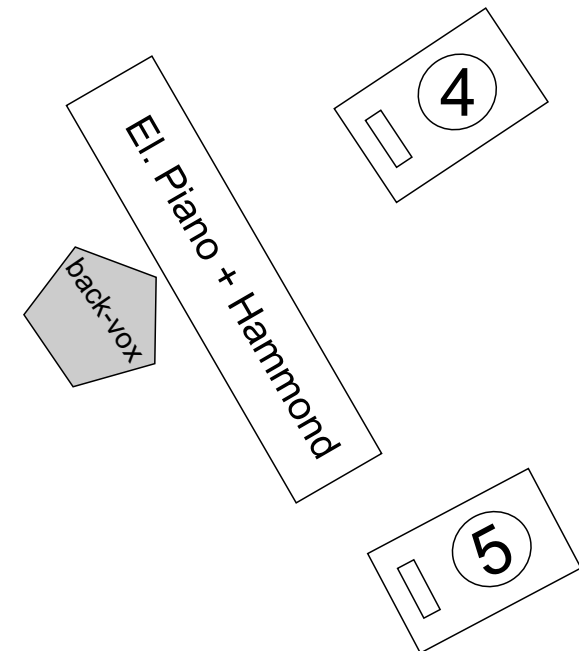

stageplan DIVAH AND THE MAMA'S BOYS

mesa boogie Mark 5
combo 1 speaker

git.-amp

ACC.
GUIT.
1

6

Dynacord BS 412
2 cabs

bas-amp

ACC.
GUIT.
2

lead-vox

1

2

3