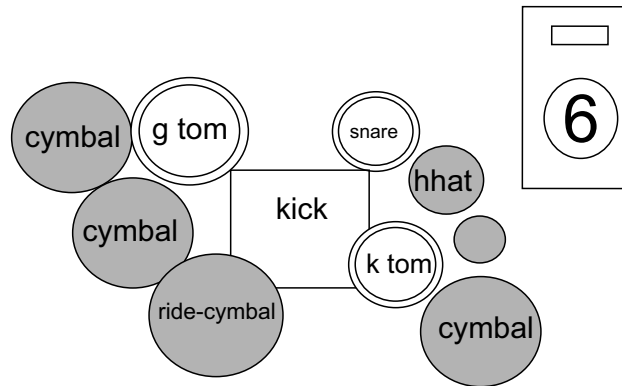

stageplan DIVAH AND THE MAMA'S BOYS

mesa boogie Mark 5
combo 1 speaker

git.-amp

ACC.
GUIT.
1

6

Dynacord BS 412
2 cabs

bas-amp

ACC.
GUIT.
2

lead-vox

1

2

3